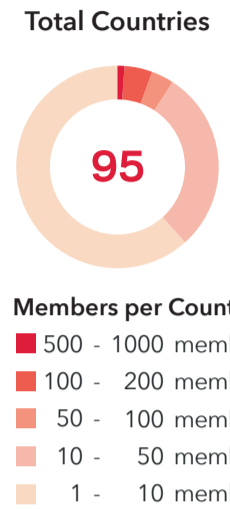

myON Overview

Member Segments

ON Education Programs

ON Innovation Programs

The Experts

Education Highlights Around the World

Throughout 2022
ONstage Premiere Series (Online) | Recordings of the 2021 ONstage talks live on Zoom and Facebook, Q&A session with the experts